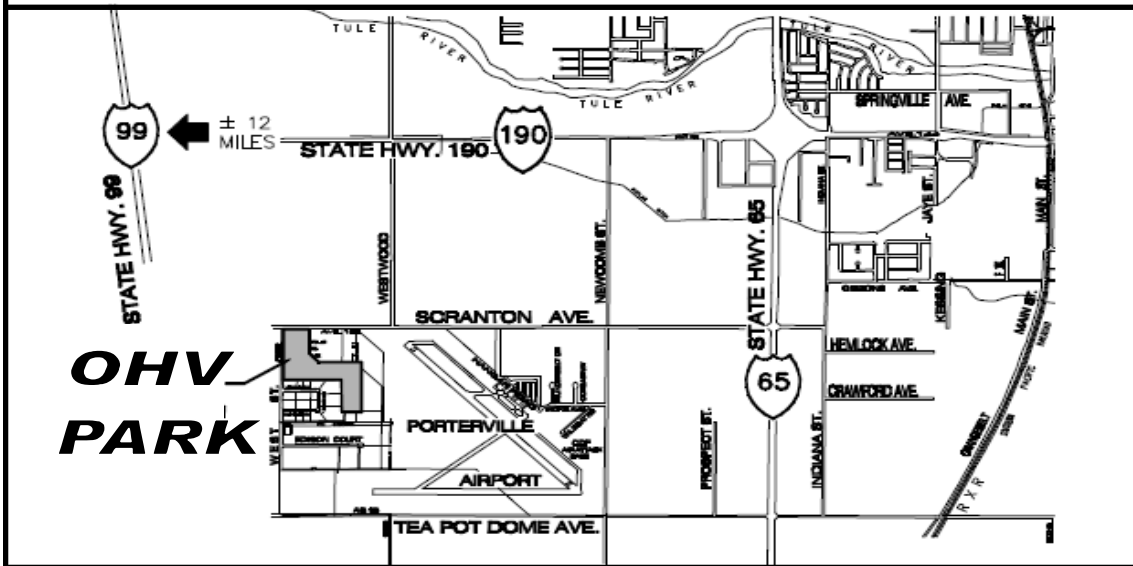

PORTERVILLE

Off - Highway Vehicle Park

2701 w. Scranton, Porterville CA - 559-782-7541

*Schedule is tentative and subject to change.
Call the track hotline for updated information.*

Cycle Park
Quad Track
Kid's Track

Fees to Ride

Big Track: \$ 15
50cc Track: \$ 10
Small Track: \$ 5
Spectators: \$ 2

Sun	Mon	Tue	Wed	Thu	Fri	Sat
1 Closed JAN '12	2	3	4	5	6	7 9am-2pm
8 9am-2pm Quads: 2pm-5pm	9	10	11	12	13	14 9am-2pm
15 9am-2pm Quads: 2pm-5pm	16	17	18	19	20	21 9am-2pm
22 9am-2pm Quads: 2pm-5pm	23	24	25	26	27	28 9am-2pm
29 9am-2pm Quads: 2pm-5pm	30	31				