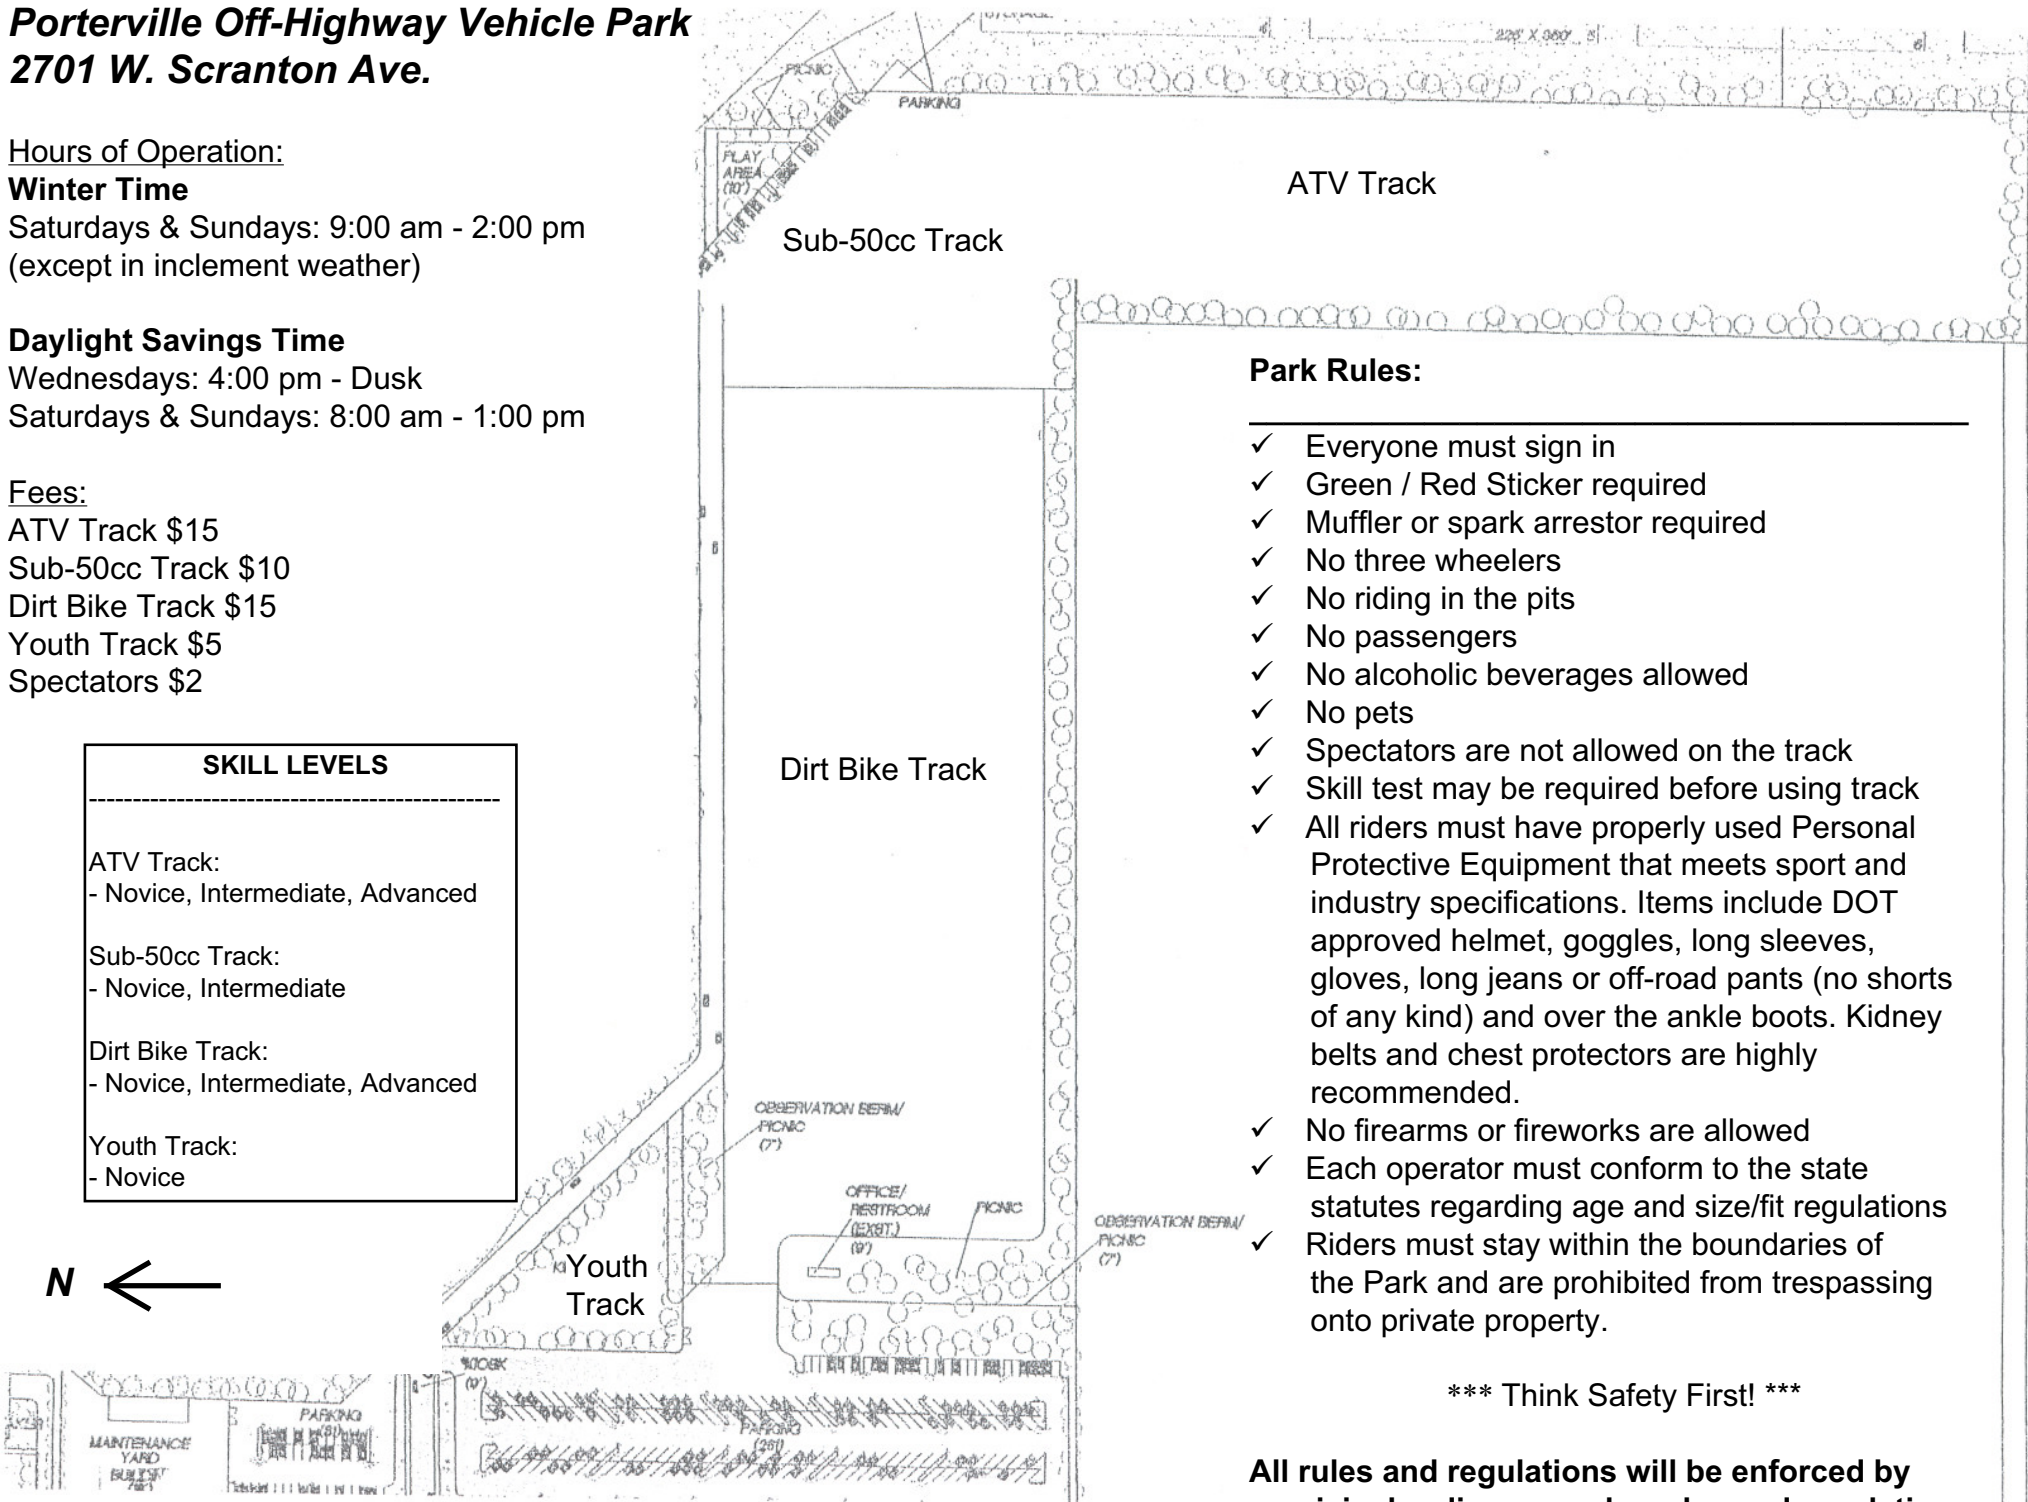

**Porterville Off-Highway Vehicle Park**  
**2701 W. Scranton Ave.**

Hours of Operation:

**Winter Time**

Saturdays & Sundays: 9:00 am - 2:00 pm  
 (except in inclement weather)

**Daylight Savings Time**

Wednesdays: 4:00 pm - Dusk  
 Saturdays & Sundays: 8:00 am - 1:00 pm

Fees:

ATV Track \$15  
 Sub-50cc Track \$10  
 Dirt Bike Track \$15  
 Youth Track \$5  
 Spectators \$2

SKILL LEVELS	
ATV Track:	- Novice, Intermediate, Advanced
Sub-50cc Track:	- Novice, Intermediate
Dirt Bike Track:	- Novice, Intermediate, Advanced
Youth Track:	- Novice

ATV Track

Sub-50cc Track

Dirt Bike Track

Youth Track

**Park Rules:**

- ✓ Everyone must sign in
- ✓ Green / Red Sticker required
- ✓ Muffler or spark arrestor required
- ✓ No three wheelers
- ✓ No riding in the pits
- ✓ No passengers
- ✓ No alcoholic beverages allowed
- ✓ No pets
- ✓ Spectators are not allowed on the track
- ✓ Skill test may be required before using track
- ✓ All riders must have properly used Personal Protective Equipment that meets sport and industry specifications. Items include DOT approved helmet, goggles, long sleeves, gloves, long jeans or off-road pants (no shorts of any kind) and over the ankle boots. Kidney belts and chest protectors are highly recommended.
- ✓ No firearms or fireworks are allowed
- ✓ Each operator must conform to the state statutes regarding age and size/fit regulations
- ✓ Riders must stay within the boundaries of the Park and are prohibited from trespassing onto private property.