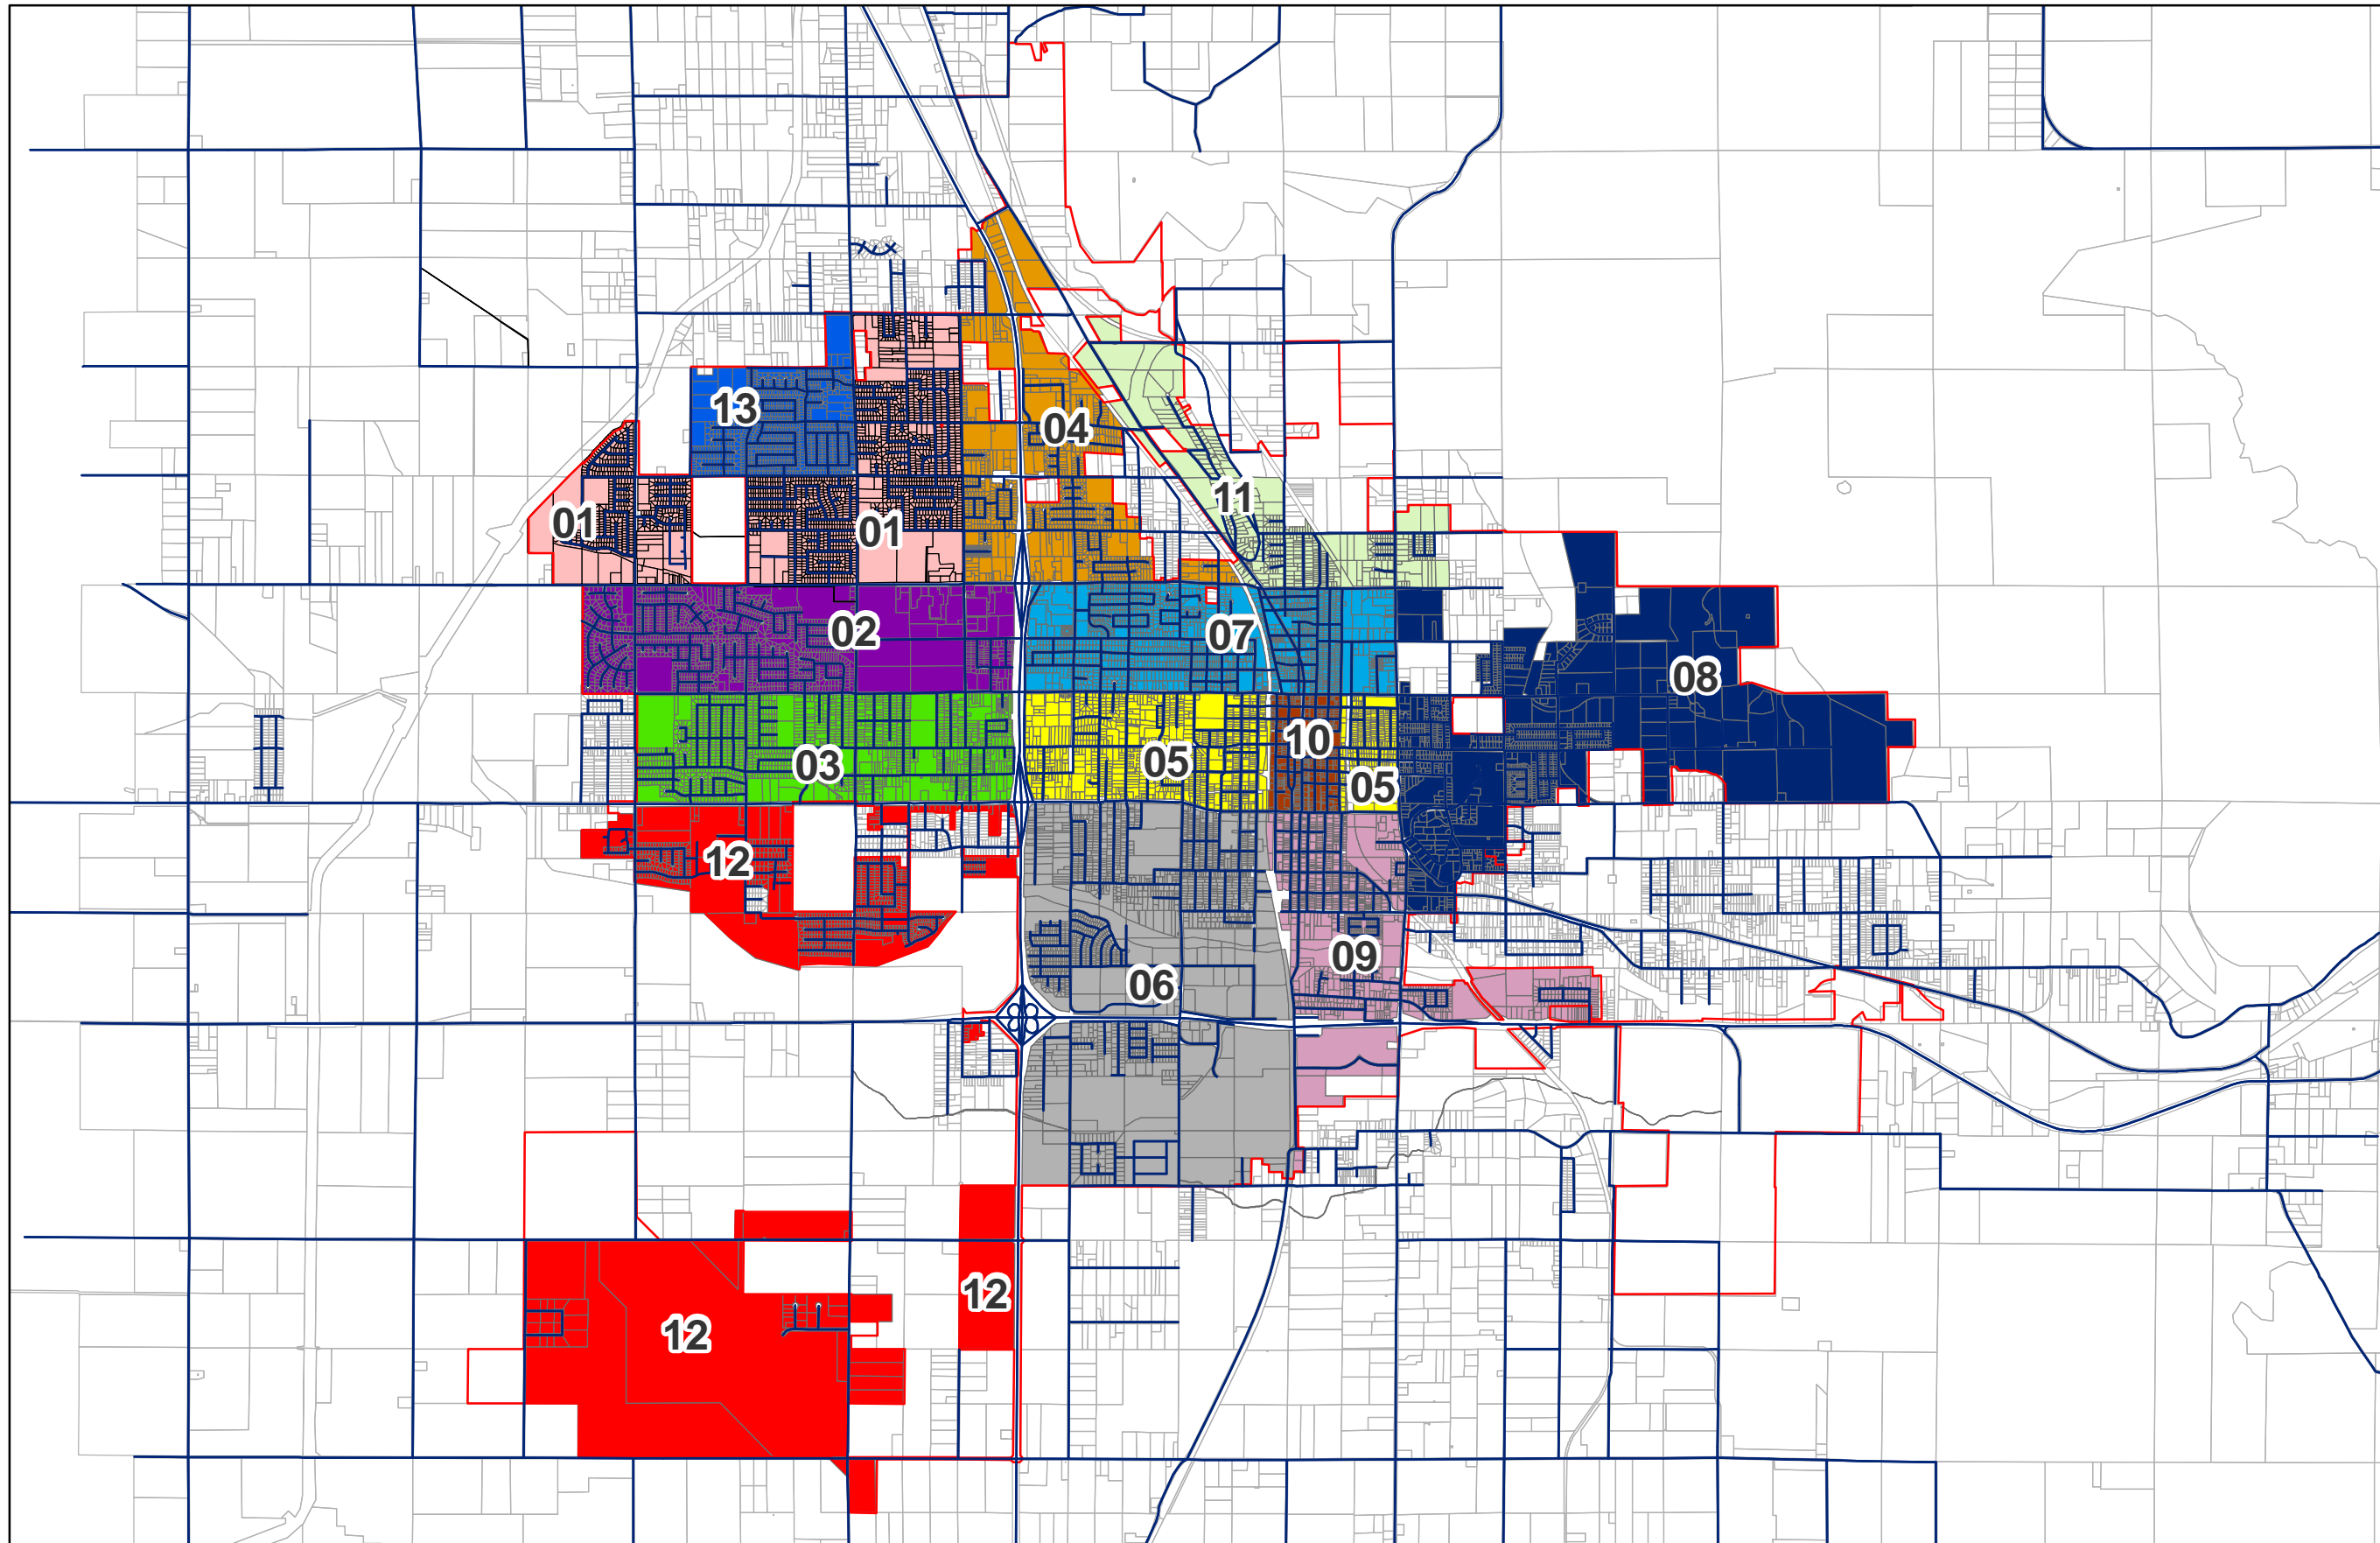

## INSTRUCTIONS

The following is a map of the City of Porterville, which is divided into section with each section identified by a different color. Within each section there is a Route Number, which identifies the schedule for that section. In order to see the Street Sweeping Schedule for a particular area, locate the section of residence on the map and click on the Route Number for that section. To get started, click on the link "[Map of the City of Porterville](#)."

# Street Sweeping Routes

09/28/2009

Tue

<b>Zone 1</b>
08/11/09
09/01/09
09/22/09
10/13/09
11/03/09
11/24/09
12/15/09
01/05/10
01/26/10
02/16/10
03/09/10
03/30/10
04/20/10
05/11/10
06/01/10
06/22/10
07/13/10
08/03/10
08/24/10
09/14/10
10/05/10
10/26/10
11/02/10
11/23/10
12/07/10
12/28/10

The graph to the left is the 2009/2010 Street Sweeping Schedule

- ✓ Regular sweeping takes place only on City streets having permanent paving and curbs.
- ✓ A modified sweeping scheduled may occur on some holidays.
- ✓ A better job of sweeping can be done if you park your vehicles in your driveway on the day scheduled for your area.
- ✓ If you have questions concerning this sweeping schedule, please call 782-7513.
- ✓ Rain may suspend regular sweeping

[Return to Map](#)

Wed
<b>Zone 2</b>
08/12/09
09/02/09
09/23/09
10/14/09
11/04/09
11/25/09
12/16/09
01/06/10
01/27/10
02/17/10
03/10/10
03/31/10
04/21/10
05/21/10
06/02/10
06/23/10
07/14/10
08/04/10
08/25/10
09/15/10
09/06/10
10/27/10
11/03/10
12/24/10
12/08/10
12/29/10