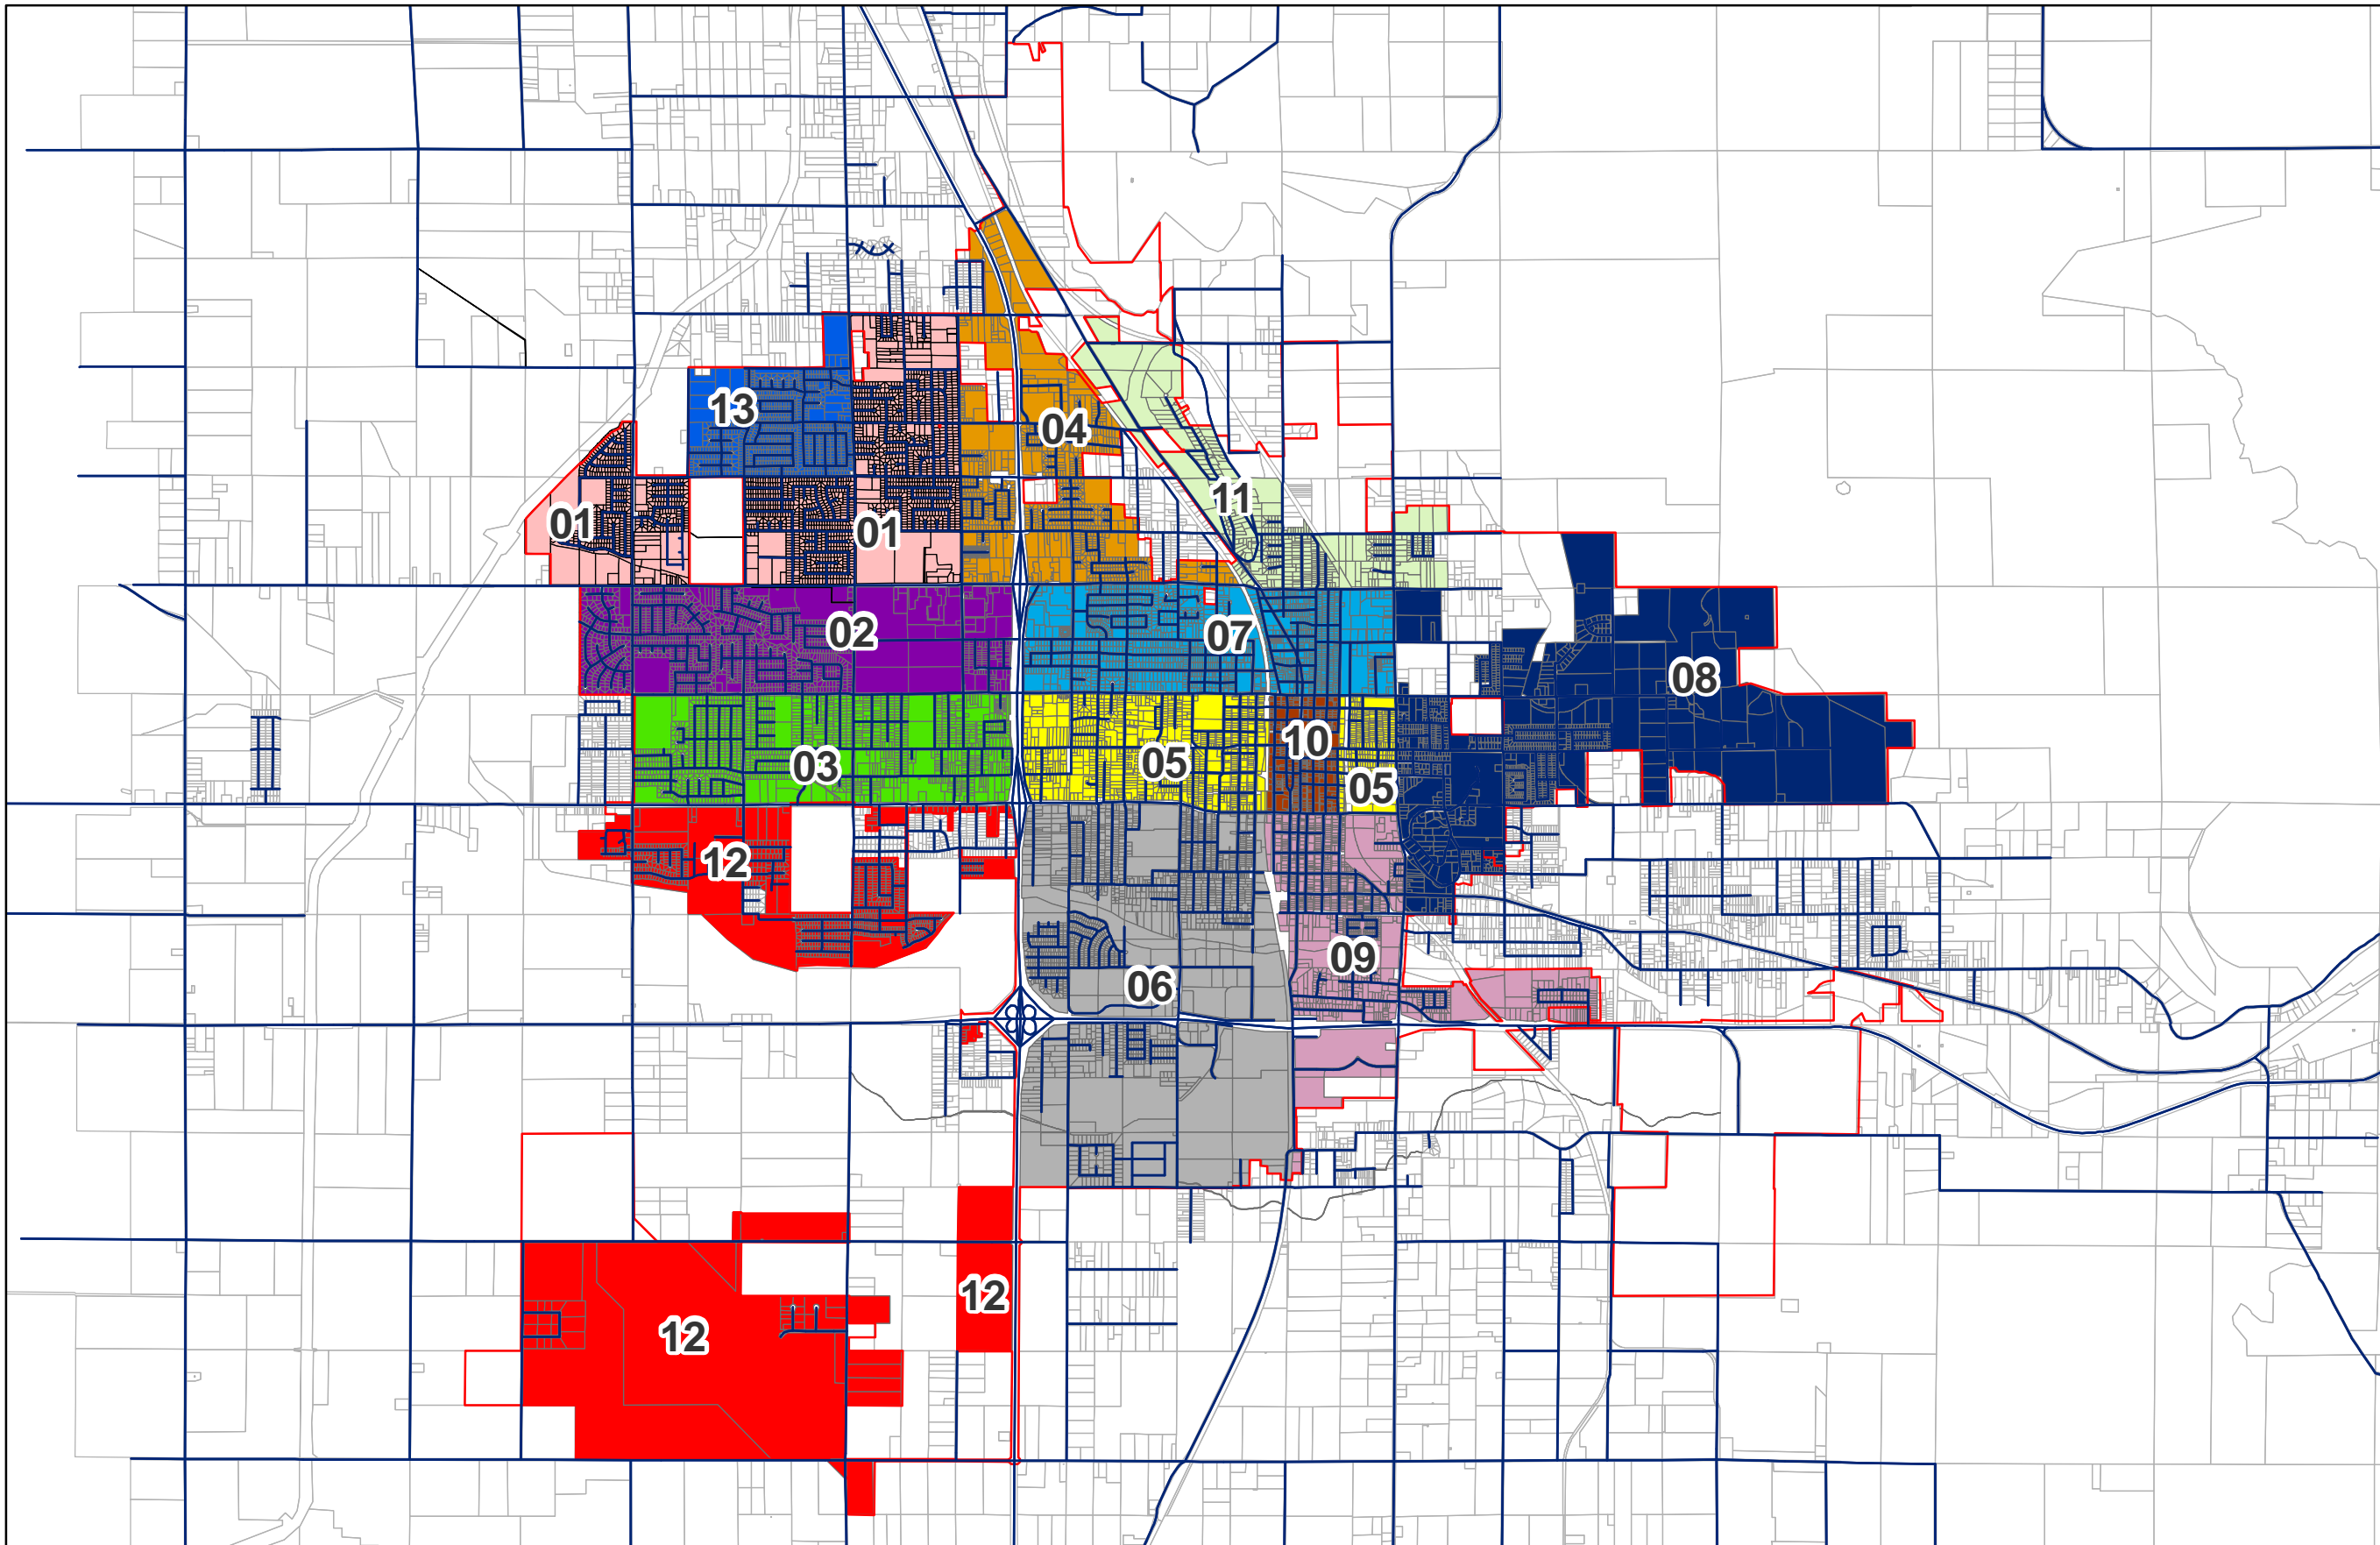

INSTRUCTIONS

The following is a map of the City of Porterville, which is divided into section with each section identified by a different color. Within each section there is a Route Number, which identifies the schedule for that section. In order to see the Street Sweeping Schedule for a particular area, locate the section of residence on the map and click on the Route Number for that section. To get started, click on the link "[Map of the City of Porterville](#)."

Street Sweeping Routes

09/28/2009

Tue

Zone 1
08/11/09
09/01/09
09/22/09
10/13/09
11/03/09
11/24/09
12/15/09
01/05/10
01/26/10
02/16/10
03/09/10
03/30/10
04/20/10
05/11/10
06/01/10
06/22/10
07/13/10
08/03/10
08/24/10
09/14/10
10/05/10
10/26/10
11/02/10
11/23/10
12/07/10
12/28/10

The graph to the left is the 2009/2010 Street Sweeping Schedule

- ✓ Regular sweeping takes place only on City streets having permanent paving and curbs.
- ✓ A modified sweeping scheduled may occur on some holidays.
- ✓ A better job of sweeping can be done if you park your vehicles in your driveway on the day scheduled for your area.
- ✓ If you have questions concerning this sweeping schedule, please call 782-7513.
- ✓ Rain may suspend regular sweeping

[Return to Map](#)

Wed
Zone 2
08/12/09
09/02/09
09/23/09
10/14/09
11/04/09
11/25/09
12/16/09
01/06/10
01/27/10
02/17/10
03/10/10
03/31/10
04/21/10
05/21/10
06/02/10
06/23/10
07/14/10
08/04/10
08/25/10
09/15/10
09/06/10
10/27/10
11/03/10
12/24/10
12/08/10
12/29/10